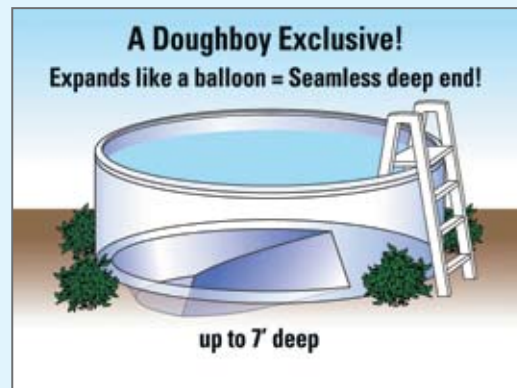

Liner Exclusives

The only above-ground pool manufacturer that produces virgin-vinyl liner material made to original Doughboy specifications and are available in a variety of decorative patterns.

- **Exclusive Therma-Seal™ Technology.**
  This proprietary fusion method provides superior sealing for maximum durability and quality. Unmatched in the industry. We are so confident with this process that we cover the seams of our liners 100% for a lifetime.