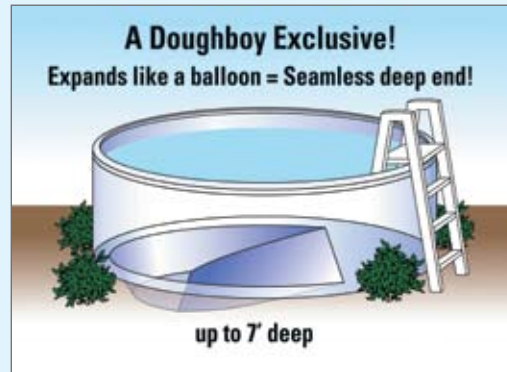

A Size For Any Backyard

An excellent assortment of pool sizes to perfectly match your backyard.

Round	Oval
12' • 16'	20' x 12' • 24' x 12' • 28' x 12'
18' • 21'	32' x 12' • 24' x 16' • 28' x 16'
24' • 28'	32' x 16' • 34' x 18' • 38' x 18'
32'	41' x 21'

By special order: 40' x 16' and 44' x 12'

Important: Misuse of your pool may result in crippling injury and/or other dangers to life and health. Do not dive or jump. Do not use slides, diving boards, or any other platform or object which can be used for improper pool entry. Use only an above-ground swimming pool ladder to enter or exit your pool. It is your responsibility to secure your pool against unauthorized, unsupervised or unintentional entry.

Change of Design: Doughboy Recreational expressly reserves the right to change or modify the design and construction of any product in due course of our manufacturing without incurring any obligation or liability to furnish or install such changes or modifications on products previously or subsequently sold.

Doughboy Recreational is in no way affiliated with any professional pool installer. If you have the pool installed by others, please supervise to be sure they comply with proper installation techniques as shown.

Visit our website at www.doughboy-pools.com

Doughboy Recreational • 315 N Sebastian • West Helena, AR 72390 • 866-DOUGHBOY