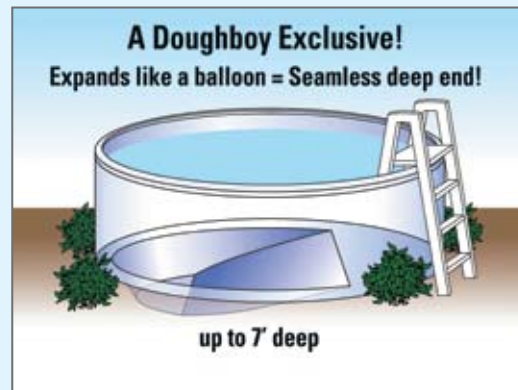

A Size For Any Backyard

An excellent assortment of pool sizes to perfectly match your backyard.

12' • 16' • 18' • 21' • 24' • 28' • 32'
20' x 12' • 24' x 12' • 28' x 12' • 32' x 12' • 24' x 16'
28' x 16' • 32' x 16' • 34' x 18' • 38' x 18' • 41' x 21'

By special order: 40' x 16' and 44' x 12'

Visit our website at www.doughboy-pools.com

Doughboy Recreational • 315 N Sebastian • West Helena, AR 72390 • 866-DOUGHBOY